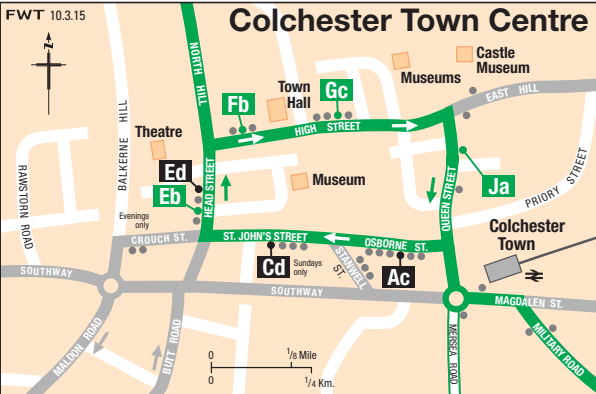

66 66A 66B

Route of Service 66 66A 66B	
Bus stops served by 66 to Rowhedge	
Bus stops served by 66 to West Bergholt	
Terminus Points	
Less frequent service	
Certain journeys only	
Buses run in direction of arrow	
Other bus served roads	
Other bus stops