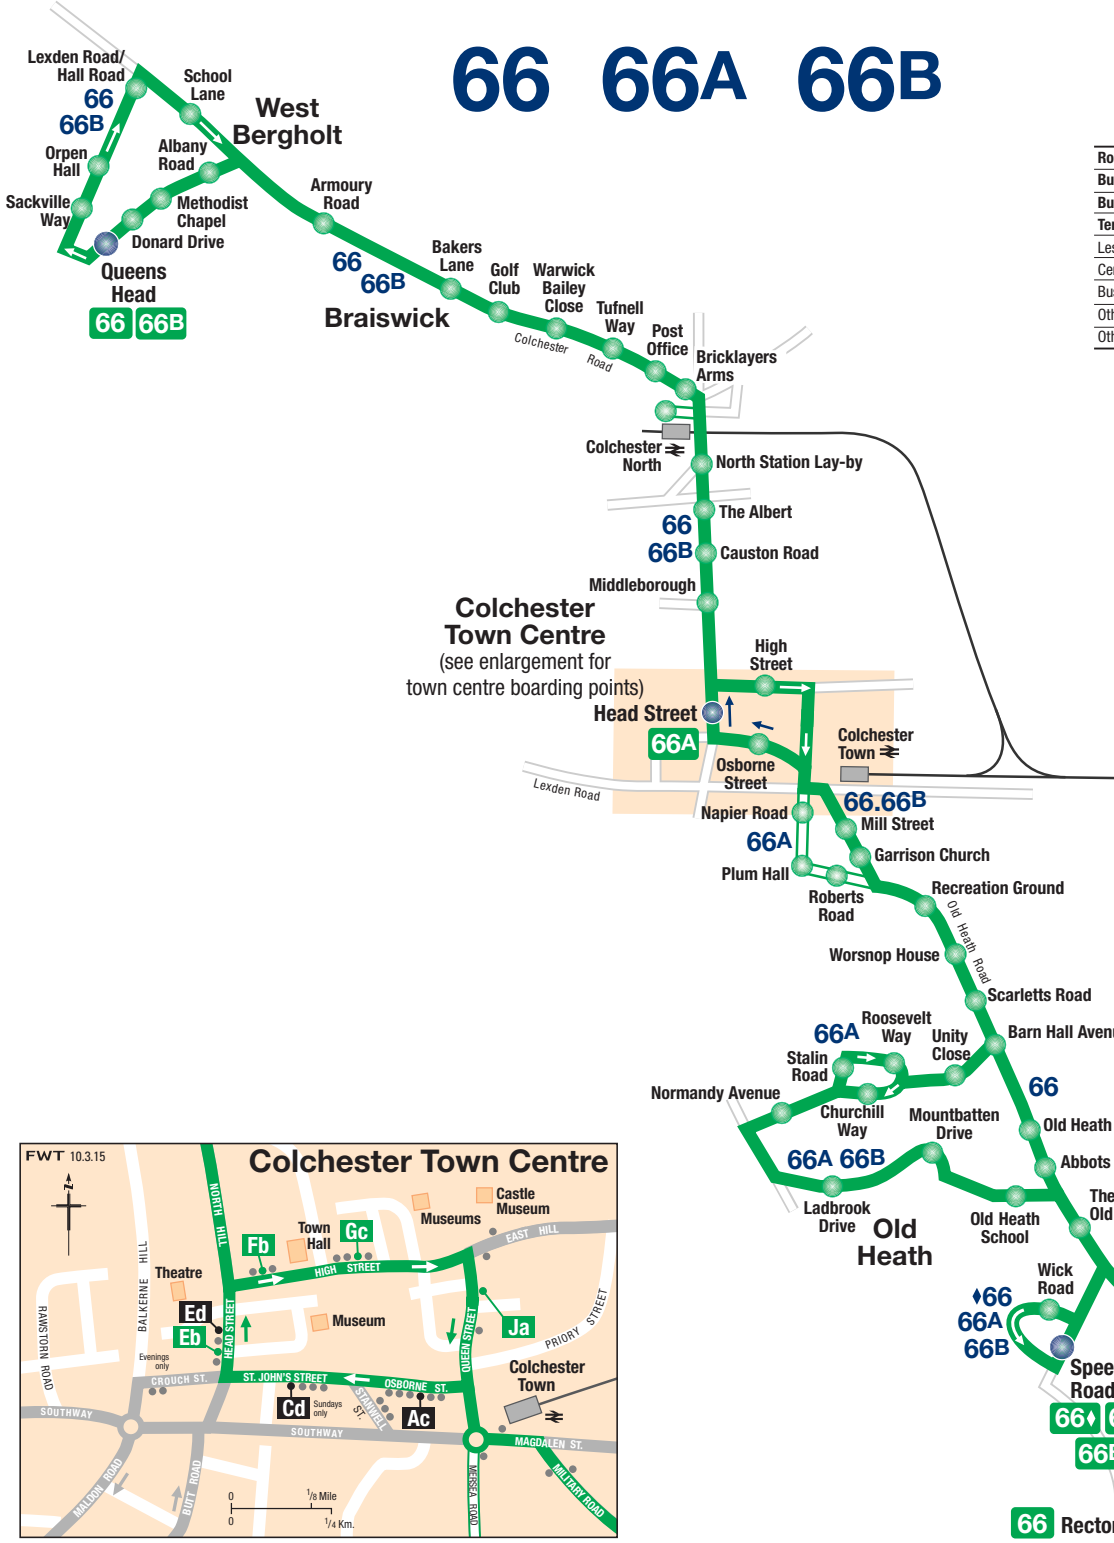

66 66A 66B

Route of Service 66 66A 66B	
Bus stops served by 66 to Rowhedge	
Bus stops served by 66 to West Bergholt	
Terminus Points	
Less frequent service	
Certain journeys only	
Buses run in direction of arrow	
Other bus served roads	
Other bus stops